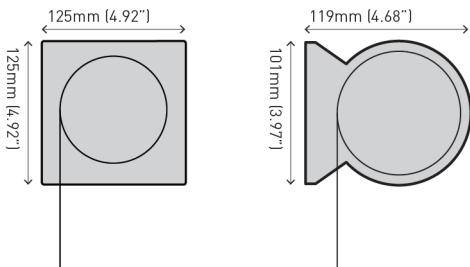

VEUE WIRE GUIDE

CAPACITY

Up to 4m (13ft) widths

DIMENSIONS

CONTROLS

Crank Gear

Spring

Motorised