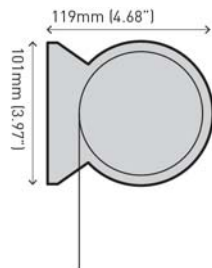

VEUE STRAIGHT DROP

CAPACITY

Up to 4m (13ft) widths

DIMENSIONS

CONTROLS

Crank Gear

Motorised

COLOUR RANGE