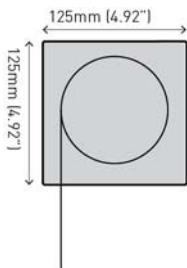

VEUE STRAIGHT DROP

CAPACITY

Up to 4m (13ft) widths

DIMENSIONS

CONTROLS

Crank Gear

Motorised

COLOUR RANGE